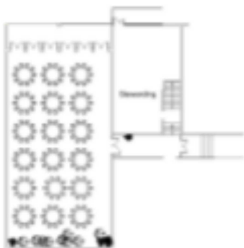

# Capacity

Olimpo:Theatre max 330 Guests

Giove:Theatre max 80 Guests

Olimpo:U Shape max 55 Guests

Giove:U Shape max 25 Guests

Olimpo:Square table max 58 Guests

Giove: Square Table max 30 Guests

Olimpo:Classroom max 130 Guests

Giove: Classroom max 30 Guests

Olimpo:Lunch/Dinner Round Table max 180 Guests

Olimpo:Lunch/Dinner Banquet Style max 220 Guests