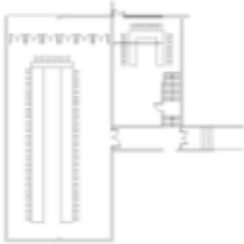

# Capacity

Olimpo:Theatre max 330 Guests

Giove:Theatre max 80 Guests

Olimpo:U Shape max 55 Guests

Giove:U Shape max 25 Guests

Olimpo:Square table max 58 Guests

Giove: Square Table max 30 Guests

Olimpo:Classroom max 130 Guests

Giove: Classroom max 30 Guests

Olimpo:Lunch/Dinner Round Table max 180 Guests

Olimpo:Lunch/Dinner Banquet Style max 220 Guests