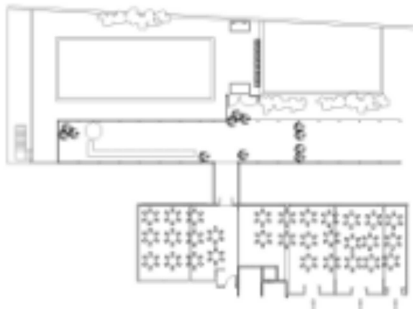

## Restaurant Princess & Swimming Pool Terrace

Lunch/Dinner Round Table max 330 Guests

Lunch/Dinner Banquet Style max 450 Guests

Cocktail party Max 500 Guests

## Restaurant Princess

Lunch/Dinner Round Table max 180 Guests

Lunch/Dinner Banquet Style max 250 Guests